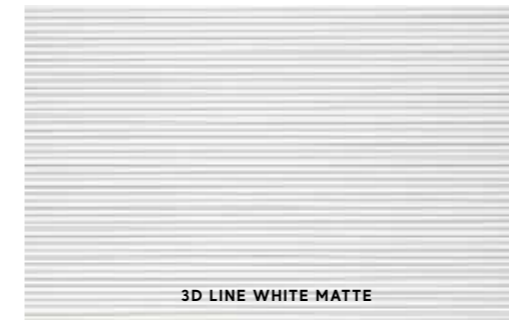

3D Wall Design

Wall Tiles

MATTE SURFACE

± 11 mm
50x120 cm - 19⁵/₈"x47¹/₄"
A6BJ 3D Wall Design 3D Ultra Blade White ⁽²⁾
A6BH 3D Wall Design 3D Line White ⁽²⁾
A6BI 3D Wall Design 3D Flows White ⁽²⁾

± 8,5 mm
50x120 cm - 19⁵/₈"x47¹/₄"
A6BF 3D Wall Design Solid White

± 10 mm
40x80 cm - 15³/₄"x31¹/₂"
8DMA 3D Wall Design 3D Angle White ⁽²⁾
8DBW 3D Wall Design 3D Blade White ⁽²⁾
8DAW 3D Wall Design 3D Stars White ⁽²⁾
8DDI 3D Wall Design 3D Diamond White ⁽²⁾
8DDN 3D Wall Design 3D Diamond Night ⁽²⁾
8DFW 3D Wall Design 3D Flash White ⁽²⁾
8DUW 3D Wall Design 3D Dune White ⁽²⁾
8DUS 3D Wall Design 3D Dune Sand ⁽²⁾
8DMW 3D Wall Design 3D Wind White ⁽²⁾
8AWS 3D Wall Design 3D Wave Arty Sugar ⁽²⁾
8AWM 3D Wall Design 3D Wave Arty Milk ⁽²⁾
8SBW 3D Wall Design 3D Ribbon White ⁽²⁾
8DSM 3D Wall Design 3D Twist Sage ⁽²⁾
A6PA 3D Wall Design 3D Blade Rose ⁽²⁾

± 8,5 mm
40x80 cm - 15³/₄"x31¹/₂"
8DSO 3D Wall Design Solid White
8DSA 3D Wall Design Solid Sand

± 9,5 mm
30,5x56 cm - 12"x22"
9D5B 3D Wall Design 3D Ultra Blade White ⁽²⁾
9D5W 3D Wall Design 3D Wave White ⁽²⁾

± 8,5 mm
30,5x56 cm - 12"x22"
9D5S 3D Wall Design Solid White

SHINY SURFACE

± 8,5 mm
50x120 cm - 19⁵/₈"x47¹/₄"
A6BG 3D Wall Design Solid White Glossy

± 10 mm
40x80 cm - 15³/₄"x31¹/₂"
8DWG 3D Wall Design 3D Wave White Glossy ⁽²⁾

± 8,5 mm
40x80 cm - 15³/₄"x31¹/₂"
8DSL 3D Wall Design Solid White Glossy

TRIM TILES

LD8W Spigolo 8,5mm White
0,8x20 cm - 3¹/₈"x7⁷/₈"

A8DW Spigolo 8,5mm White A.E.
0,8x0,8 cm - 3¹/₈"x3¹/₈"

LDWM Spigolo 10mm White * ⁽¹⁾
1x20 cm - 3¹/₈"x7⁷/₈"

LDWG Spigolo 10mm White Glossy * ⁽¹⁾
1x20 cm - 3¹/₈"x7⁷/₈"

LDAM Spigolo 10mm Sand * ⁽¹⁾
1x20 cm - 3¹/₈"x7⁷/₈"

LDNM Spigolo 10mm Night * ⁽¹⁾
1x20 cm - 3¹/₈"x7⁷/₈"