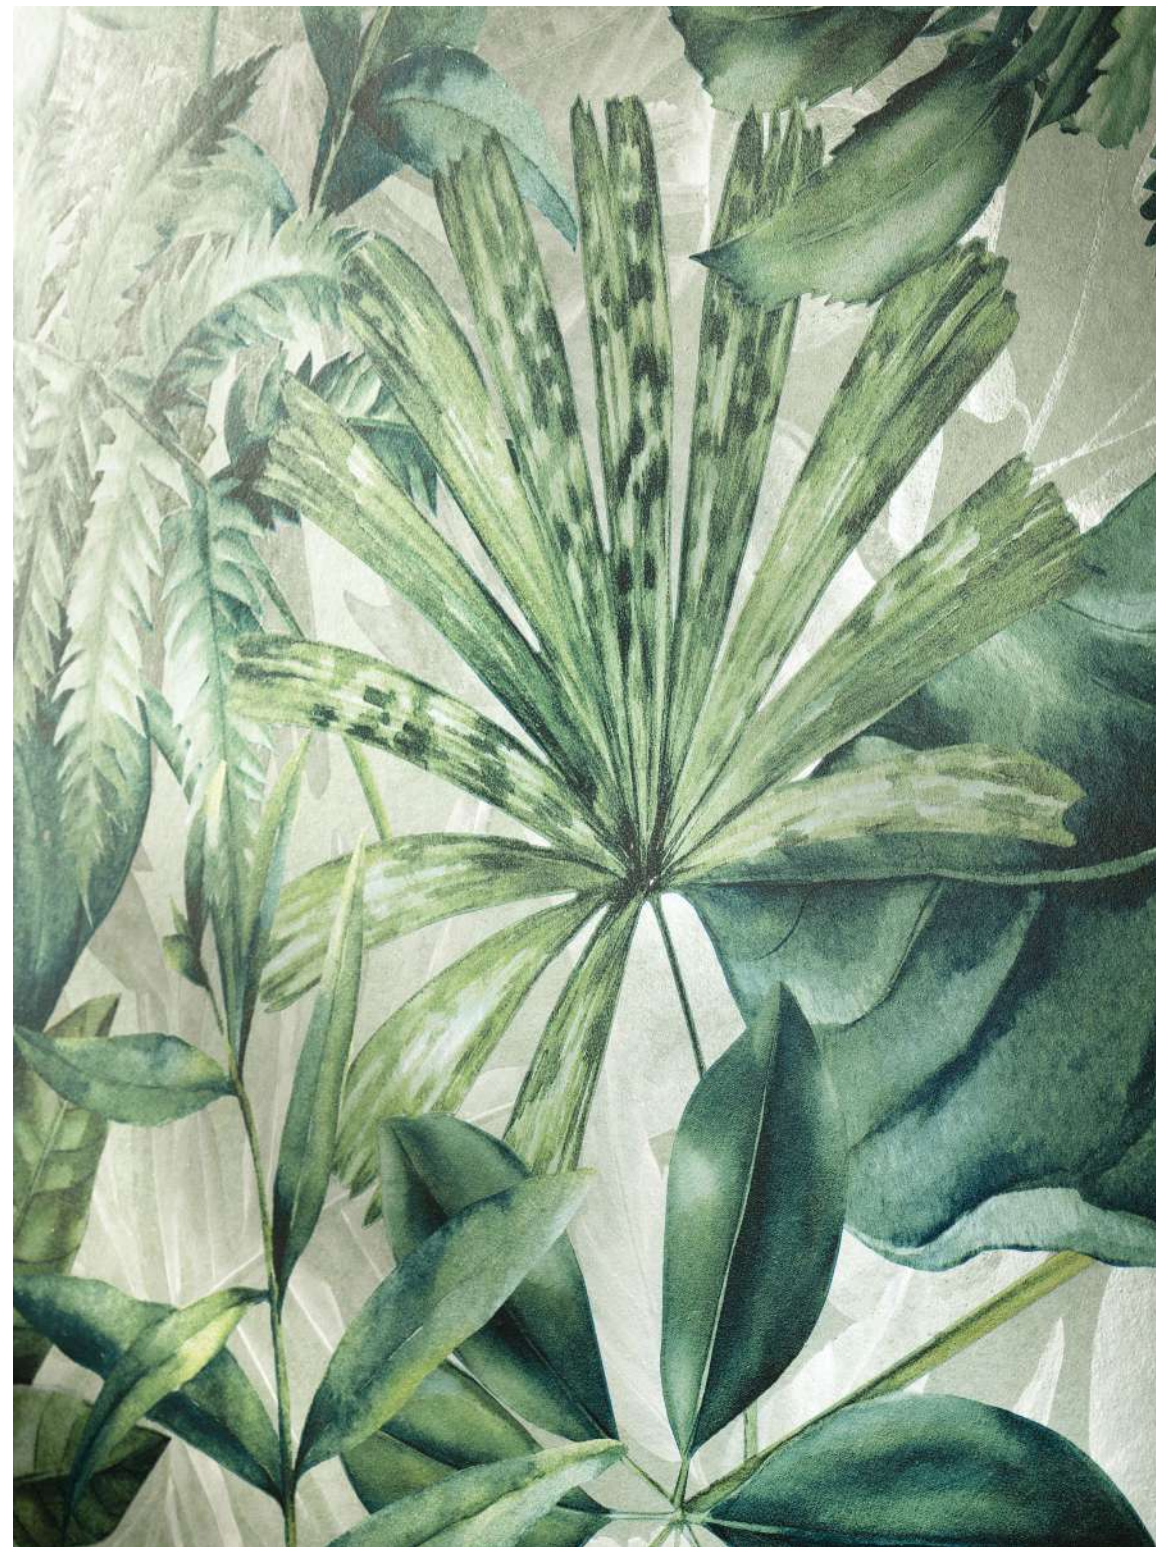

Wall: Exotic Naturale 60x120
Floor: LE BRICCOLE Rialto 20x120

Exotic
Naturale