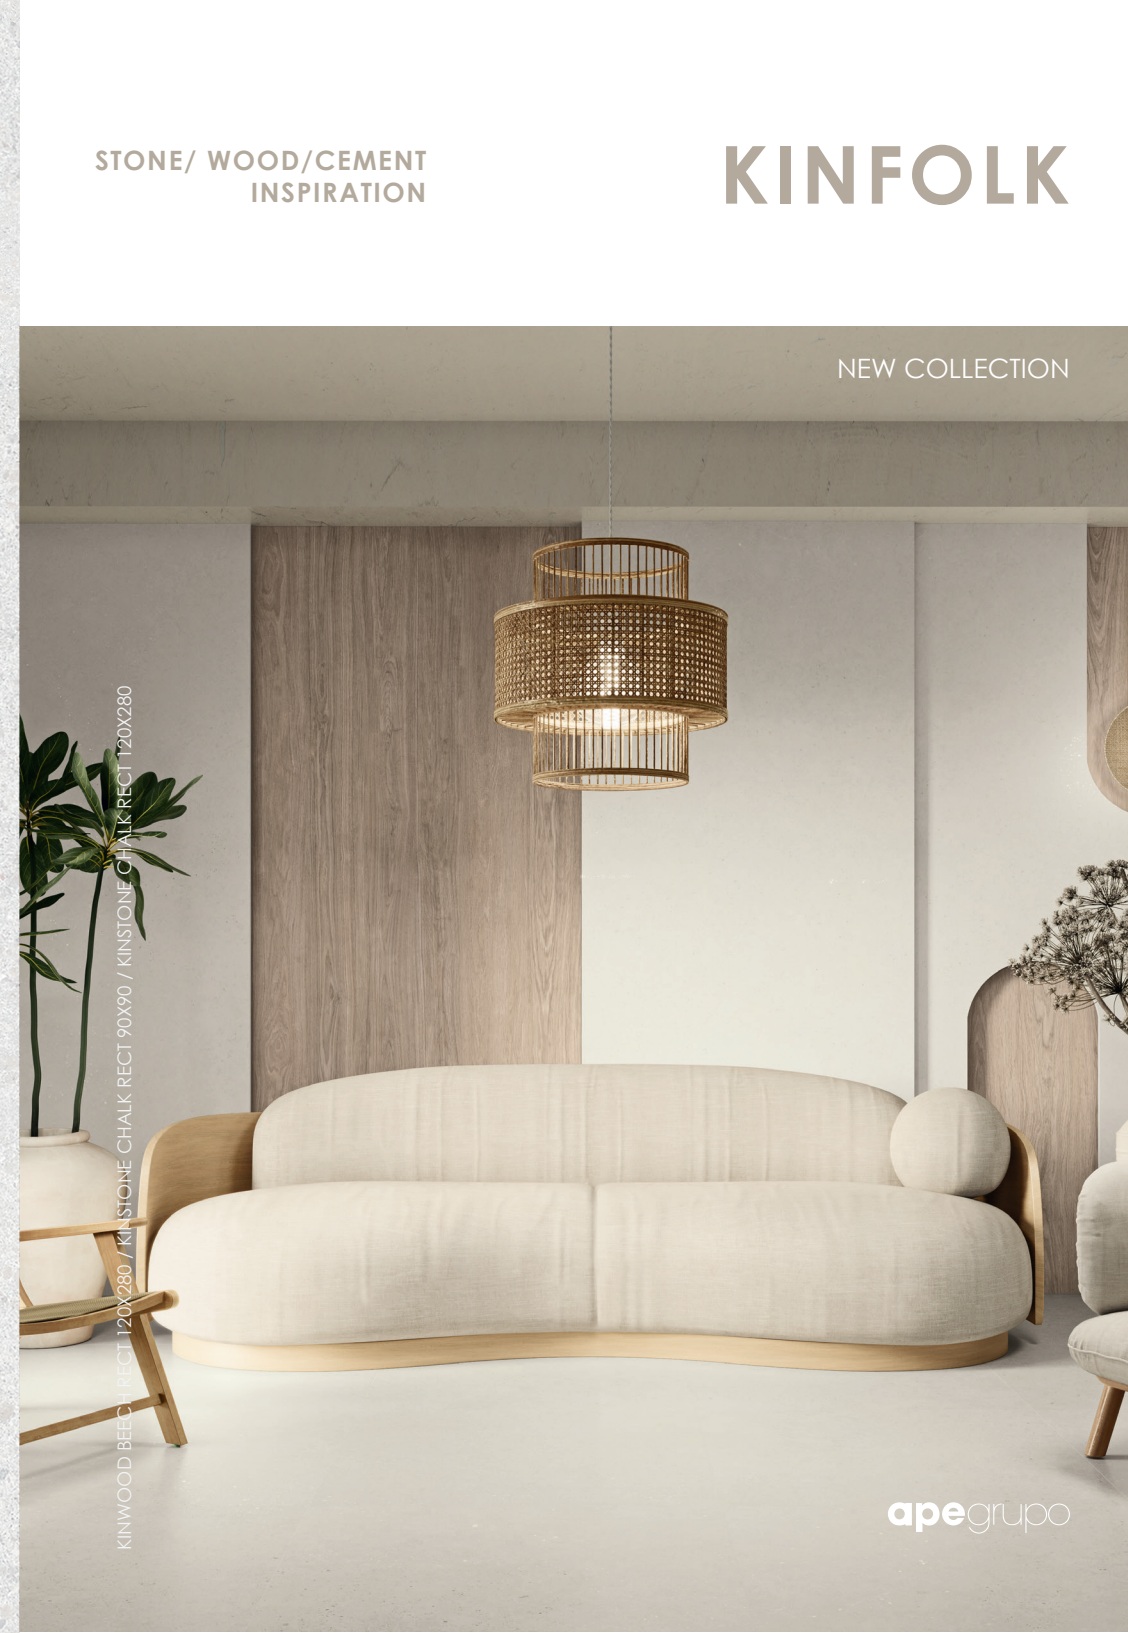

KINFOLK

NEW COLLECTION

KINWOOD BEECH RECT 120X280 / KINSTONE CHALK RECT 90X90 / KINSTONE CHALK RECT 120X280

ape grupo