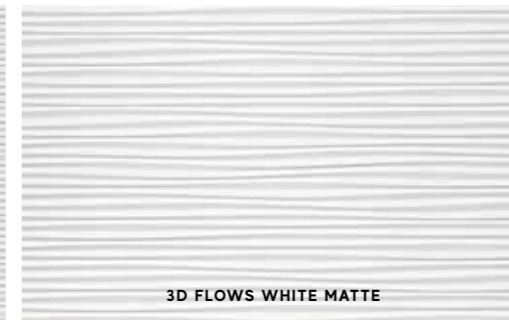

3D Wall Design

Wall Tiles

MATTE SURFACE

± 11 mm
50x120 cm - 19⁵/₈"x47¹/₄"
A6BJ 3D Wall Design 3D Ultra Blade White ⁽²⁾
A6BH 3D Wall Design 3D Line White ⁽²⁾
A6BI 3D Wall Design 3D Flows White ⁽²⁾

± 8,5 mm
50x120 cm - 19⁵/₈"x47¹/₄"
A6BF 3D Wall Design Solid White

± 10 mm
40x80 cm - 15³/₄"x31¹/₂"
8DMA 3D Wall Design 3D Angle White ⁽²⁾
8DBW 3D Wall Design 3D Blade White ⁽²⁾
8DAW 3D Wall Design 3D Stars White ⁽²⁾
8DDI 3D Wall Design 3D Diamond White ⁽²⁾
8DDN 3D Wall Design 3D Diamond Night ⁽²⁾
8DFW 3D Wall Design 3D Flash White ⁽²⁾
8DUW 3D Wall Design 3D Dune White ⁽²⁾
8DUS 3D Wall Design 3D Dune Sand ⁽²⁾
8DMW 3D Wall Design 3D Wind White ⁽²⁾
8AWS 3D Wall Design 3D Wave Arty Sugar ⁽²⁾
8AWM 3D Wall Design 3D Wave Arty Milk ⁽²⁾
8SBW 3D Wall Design 3D Ribbon White ⁽²⁾
8DSM 3D Wall Design 3D Twist Sage ⁽²⁾
A6PA 3D Wall Design 3D Blade Rose ⁽²⁾

± 8,5 mm
40x80 cm - 15³/₄"x31¹/₂"
8DSO 3D Wall Design Solid White
8DSA 3D Wall Design Solid Sand

± 9,5 mm
30,5x56 cm - 12"x22"
9D5B 3D Wall Design 3D Ultra Blade White ⁽²⁾
9D5W 3D Wall Design 3D Wave White ⁽²⁾

± 8,5 mm
30,5x56 cm - 12"x22"
9D5S 3D Wall Design Solid White

SHINY SURFACE

± 8,5 mm
50x120 cm - 19⁵/₈"x47¹/₄"
A6BG 3D Wall Design Solid White Glossy

± 10 mm
40x80 cm - 15³/₄"x31¹/₂"
8DWG 3D Wall Design 3D Wave White Glossy ⁽²⁾

± 8,5 mm
40x80 cm - 15³/₄"x31¹/₂"
8DSL 3D Wall Design Solid White Glossy

TRIM TILES

LD8W Spigolo 8,5mm White
0,8x20 cm - 3¹/₈"x7⁷/₈"

A8DW Spigolo 8,5mm White A.E.
0,8x0,8 cm - 3¹/₈"x3¹/₈"

LDWM Spigolo 10mm White * ⁽¹⁾
1x20 cm - 3¹/₈"x7⁷/₈"

LDWG Spigolo 10mm White Glossy * ⁽¹⁾
1x20 cm - 3¹/₈"x7⁷/₈"

LDAM Spigolo 10mm Sand * ⁽¹⁾
1x20 cm - 3¹/₈"x7⁷/₈"

LDNM Spigolo 10mm Night * ⁽¹⁾
1x20 cm - 3¹/₈"x7⁷/₈"